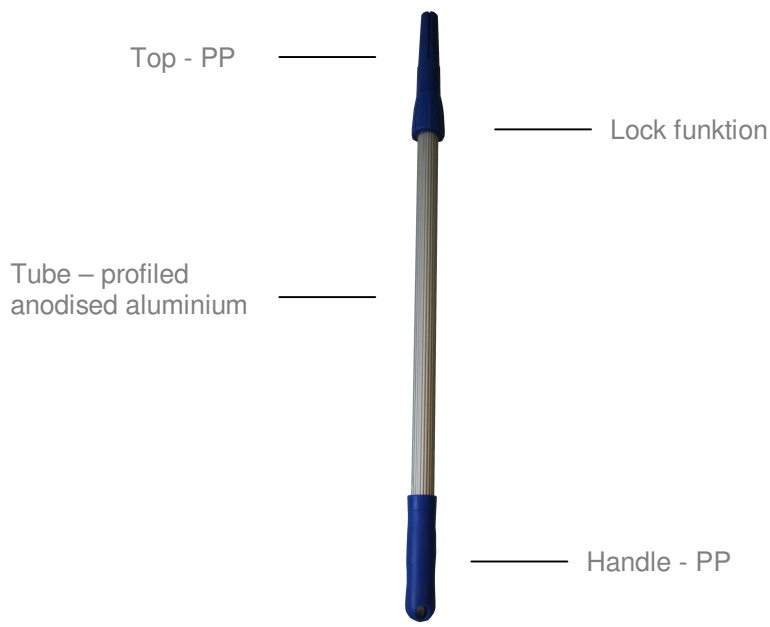

## Swedtool® Extensions - for all Swedtool rollers

High-quality telescopic extensions in anodised aluminium with a corrugated outer tube and a smooth inner tube. It comes in two sizes: 620F (60 - 120 cm) and 1230F (120 - 230 cm).

Name	Art no.	Min length	Max length
620F	50-000201	600mm	1200mm
1230F	50-000202	1200mm	2300mm

[www.swedtool.se](http://www.swedtool.se)